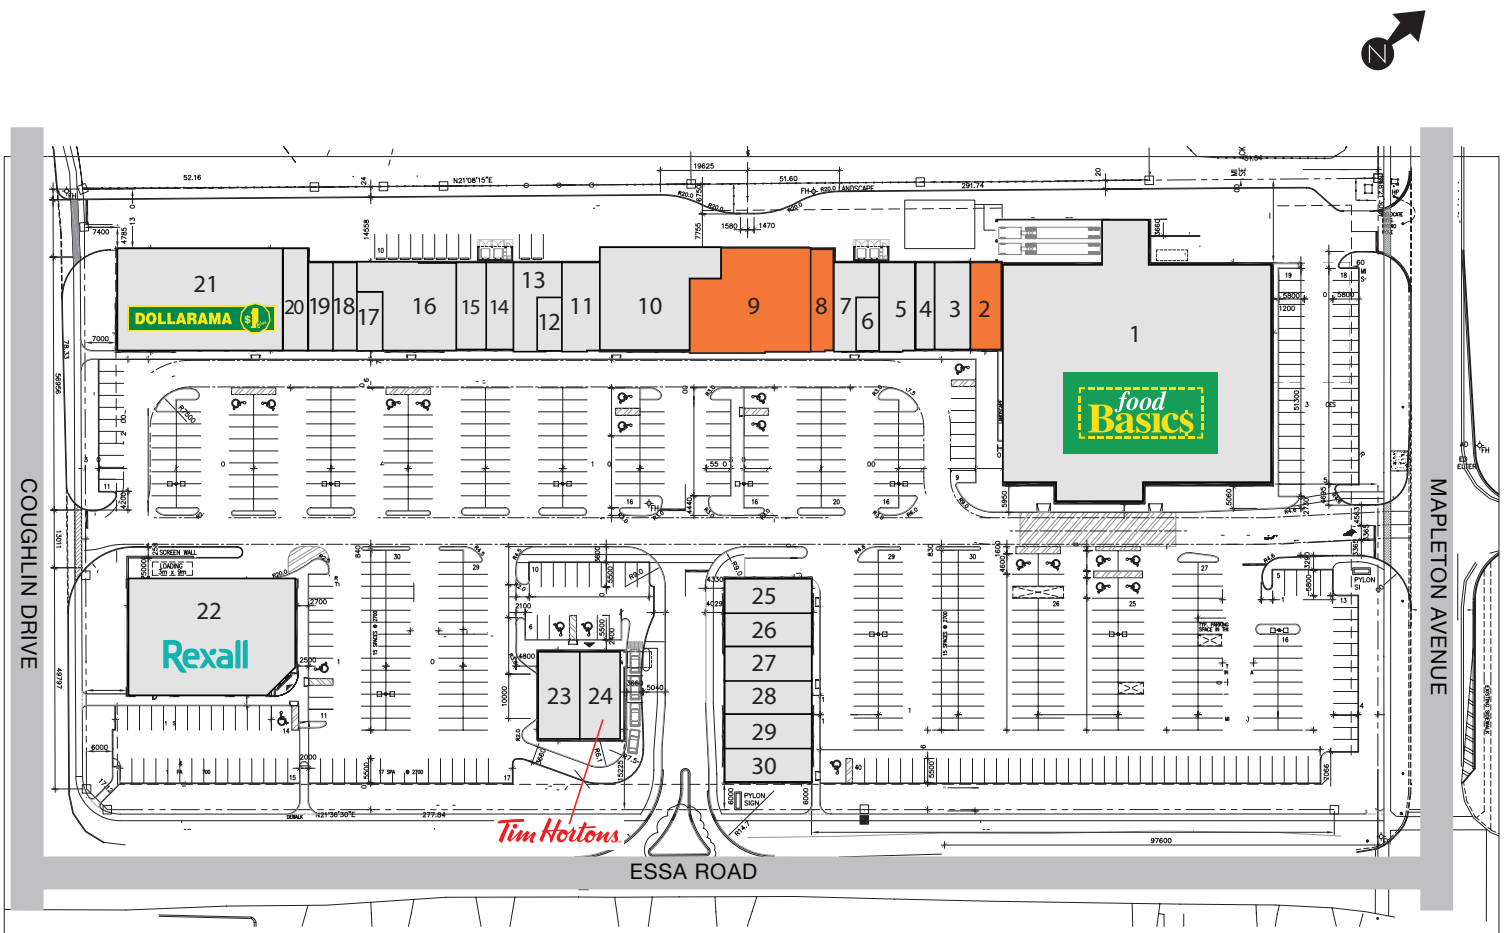

BARRIE (ESSA ROAD), ONTARIO — MAPLETON AVE & ESSA RD
555 ESSA ROAD

104,909 SF CENTRE

- | | | | |
|------------------------------------|-----------------------------------|---------------------------|-----------------------------------|
| 1. Food Basics | 9. Available (4,045 sf) | 16. Anytime Fitness | 25. Easy Financial |
| 2. Available (1,205 sf) | 10. Barrie Karate | 17. Wind Mobile | 26. Pizzaville |
| 3. Pet Valu | 11. Smoke & Gift Shop | 18. Holly Physiotherapy | 27. Mapleton Family Dental |
| 4. The Wine Shop | 12. Magic Cuts | 19. Asian One | 28. Flight Centre |
| 5. Palm Beach Mega Tan | 13. Century Nails | 20. Barrie Medical Centre | 29. Foxy's Gentlemen's Hair Salon |
| 6. Koodo | 14. Zona's - Childrens Shoe Store | 21. Dollarama | 30. Herb N' Sage Restaurant |
| 7. Pho MeKong-Viet Thai Restaurant | 15. Academy for Math and English | 22. Rexall Pharma Plus | |
| 8. Available (1,486 sf) | | 23. Mary Browns | |
| | | 24. Tim Hortons | |