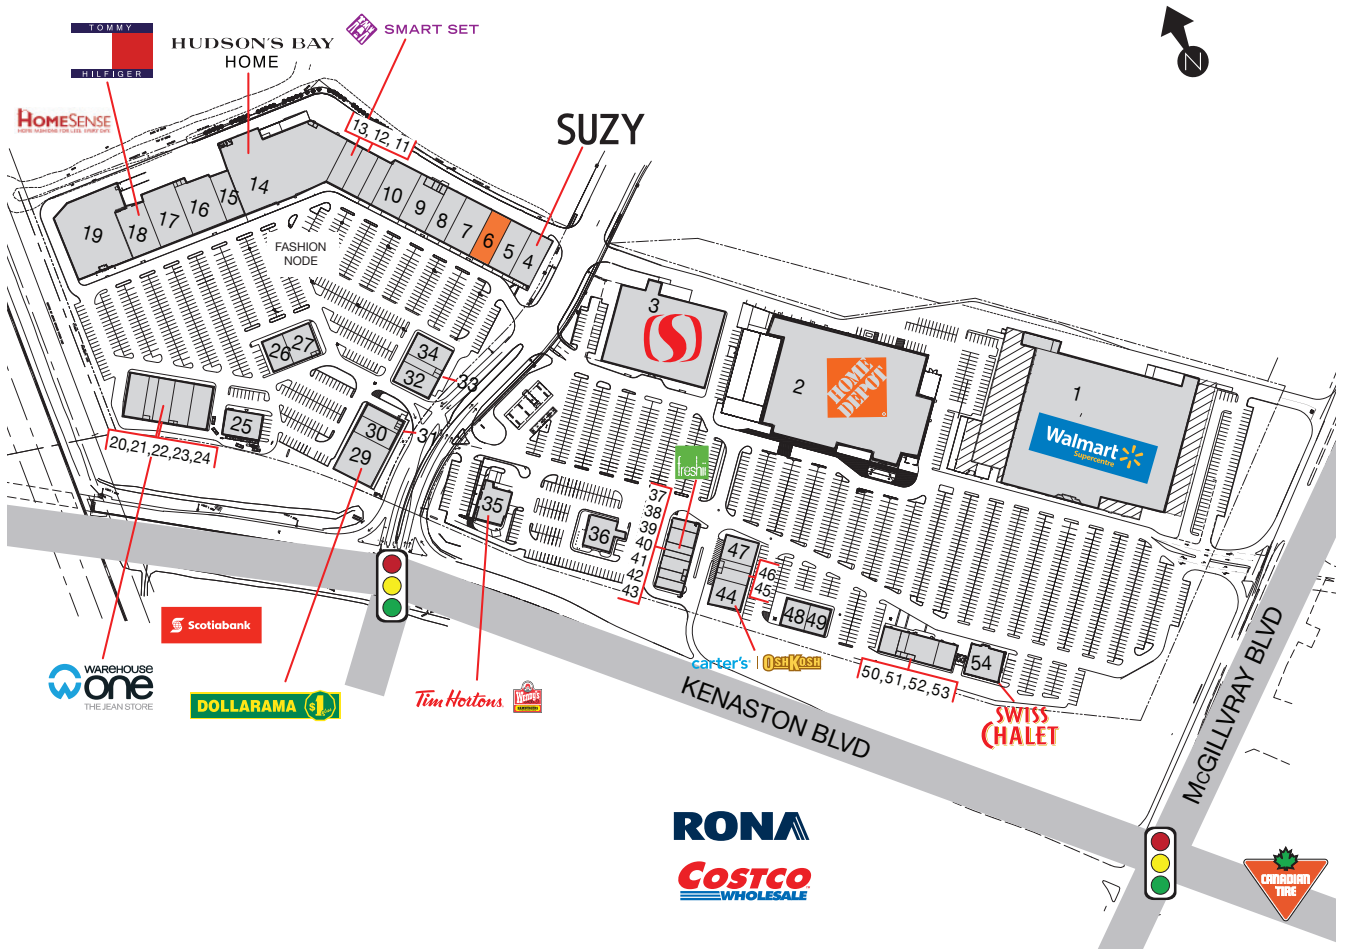

WINNIPEG (SW), MANITOBA — KENASTON BLVD & MCGILLVRAY BLVD  
1665 KENASTON BOULEVARD

481,000 SF CENTRE • 50 ACRES • 1,000,000 SF RETAIL NODE

- |                         |                          |                              |                        |
|-------------------------|--------------------------|------------------------------|------------------------|
| 1. Walmart Supercentre  | 15. Bombay               | 30. Aldo                     | 44. Carter's OshKosh   |
| 2. Home Depot           | 16. Mark's               | 31. Chatters                 | 45. Wyatt Insurance    |
| 3. Safeway              | 17. Urban Planet         | 32. Adidas                   | 46. GNC                |
| 4. Suzy Shier           | 18. Tommy Hilfiger       | 33. Tommy Guns               | 47. LensCrafters       |
| 5. Reitmans             | 19. HomeSense            | 34. Shoe Company             | 48. Sleep Country      |
| 6. Available (6,047 sf) | 20. Tip Top              | 35. Tim Hortons/Wendy's      | 49. Mastermind Toys    |
| 7. Addition Elle        | 21. Motherhood Maternity | 36. Perkins Cafe & Bakery    | 50. Qdoba              |
| 8. Roots                | 22. Warehouse One        | 37. EB Games                 | 51. Umi Sushi          |
| 9. Bowling              | 23. Garage               | 38. Work Authority           | 52. Jones New York     |
| 10. Urban Barn          | 24. Le Château           | 39. Freshii                  | 53. Payless ShoeSource |
| 11. Hallmark            | 25. Bank of Nova Scotia  | 40. First Choice Haircutters | 54. Swiss Chalet       |
| 12. La Vie en Rose      | 26. Mr. Big & Tall       | 41. OPA Souvlaki             |                        |
| 13. Smart Set           | 27. Ricki's              | 42. Country Nails            |                        |
| 14. Hudson's Bay Home   | 29. Dollarama            | 43. Quizno's Sub             |                        |